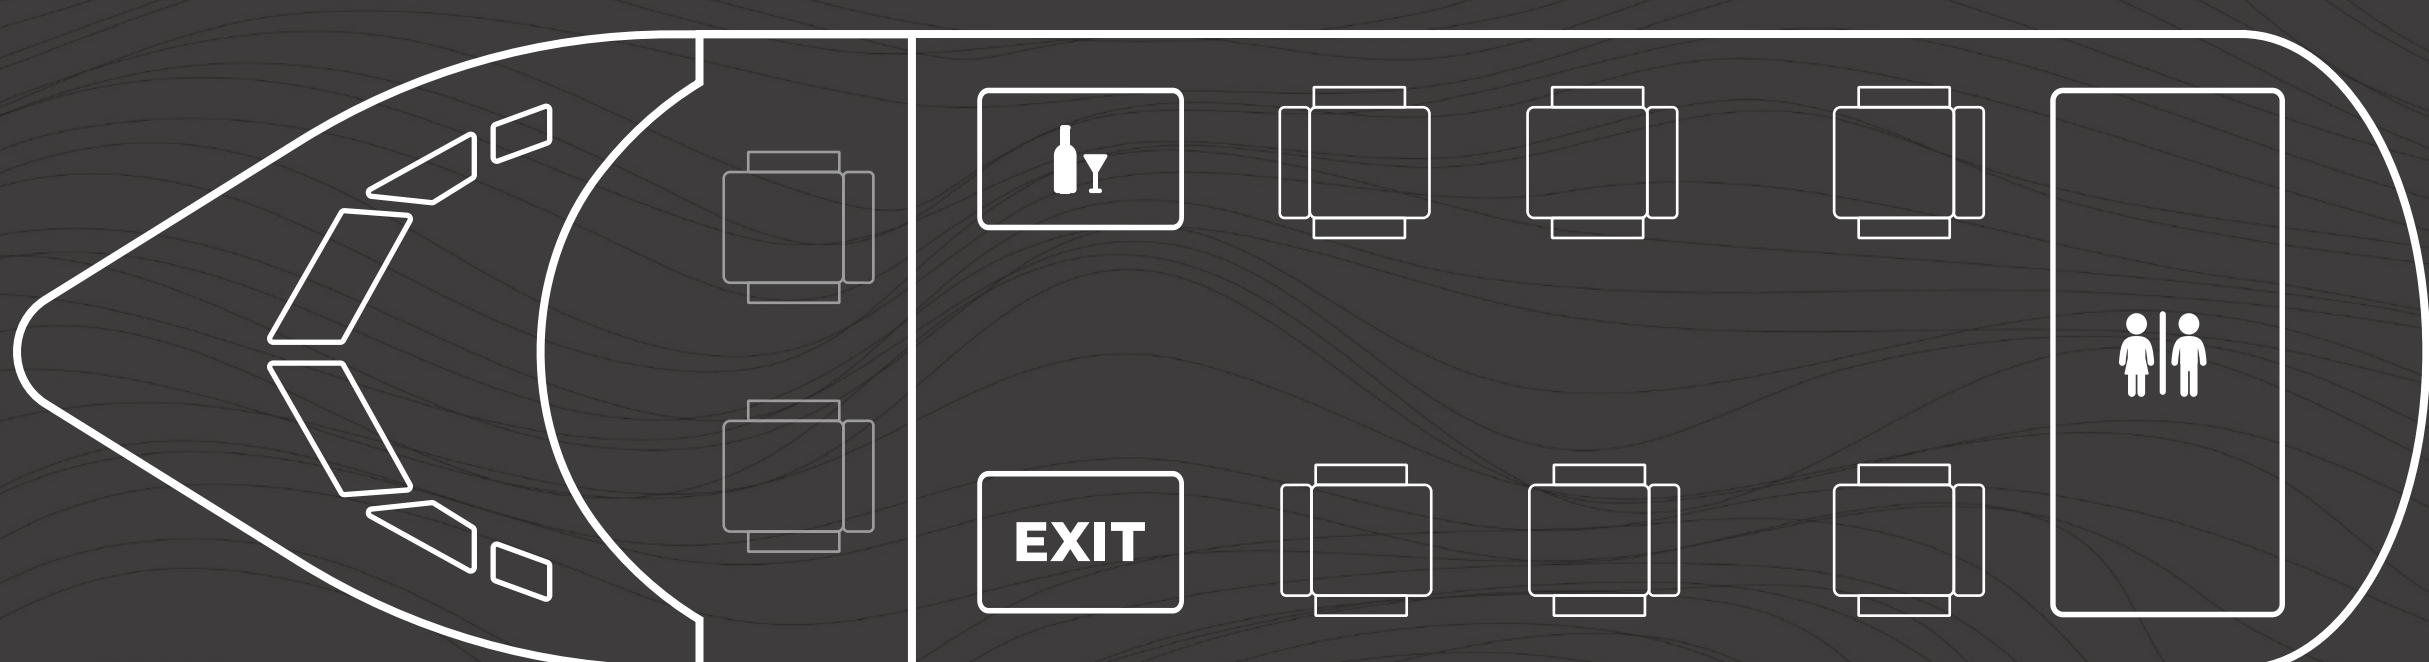

Premier 1A

Tel: +38 044 406 60 15
 E-mail: sales@ics-aero.com
 Web: www.ics-aero.com

Specifications :

General:

Length	14,02 m
Height	4,67 m
Capacity	6 seats
Luggage compartment	2,18 m ³
Lavatory	yes

Performance:

Takeoff weight max	5,670 kg
Cruising speed max	841 km/h
Max range	2,176 km
Max altitude	12,497 m

Cabin Configuration

Aircraft cabin parameters :

Capacity	6 seats	Length	4,11 m
Crew	2	Height	1,65 m
Lavatory	1	Width	1,68 m
Bar & kitchen	1		
Exit	1		