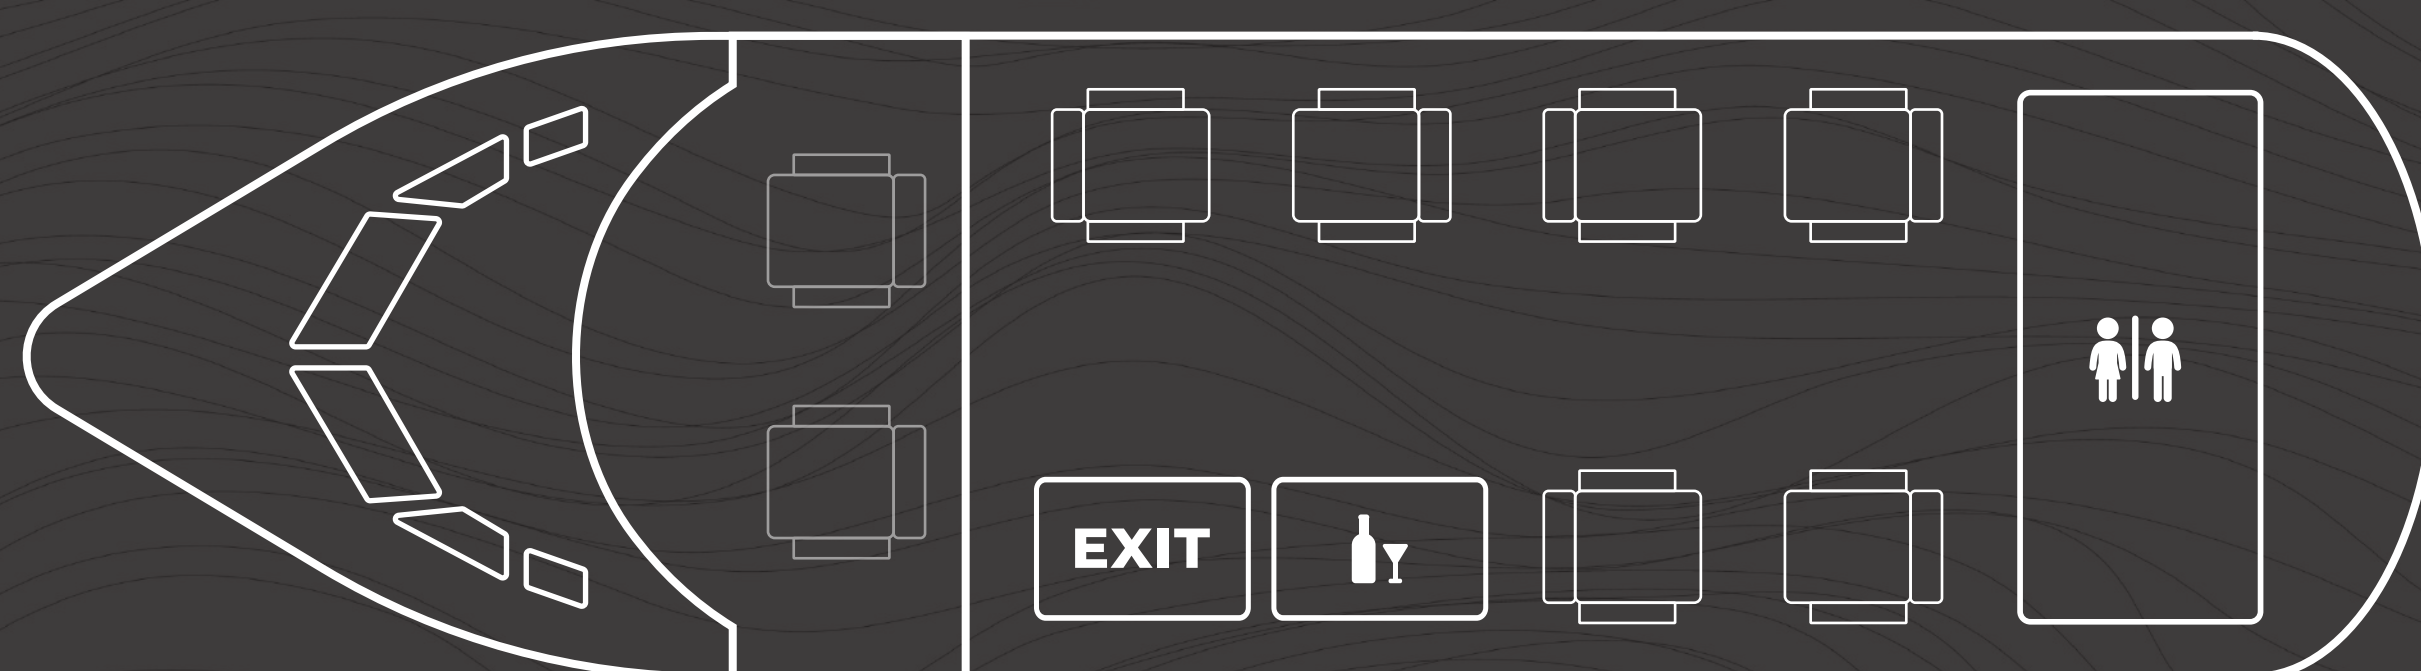

Learjet 60XR

Tel: +38 044 406 60 15
E-mail: sales@ics-aero.com
Web: www.ics-aero.com

Specifications :

General:

Length	17,89 m
Height	4,47 m
Capacity	6 seats
Luggage compartment	1,5 m3
Lavatory	yes

Performance:

Takeoff weight max	10,659 kg
Cruising speed max	863 km/h
Max range	4,633 km
Max altitude	15,545 m

Amenities :

Equipment:

AirShow	yes
Oven	yes
Satellite phone	yes

Cabin Configuration

Aircraft cabin parameters :

Capacity	6 seats	Length	5,39 m
Crew	2	Height	1,74 m
Lavatory	1	Width	1,8 m
Bar & kitchen	1		
Exit	1		